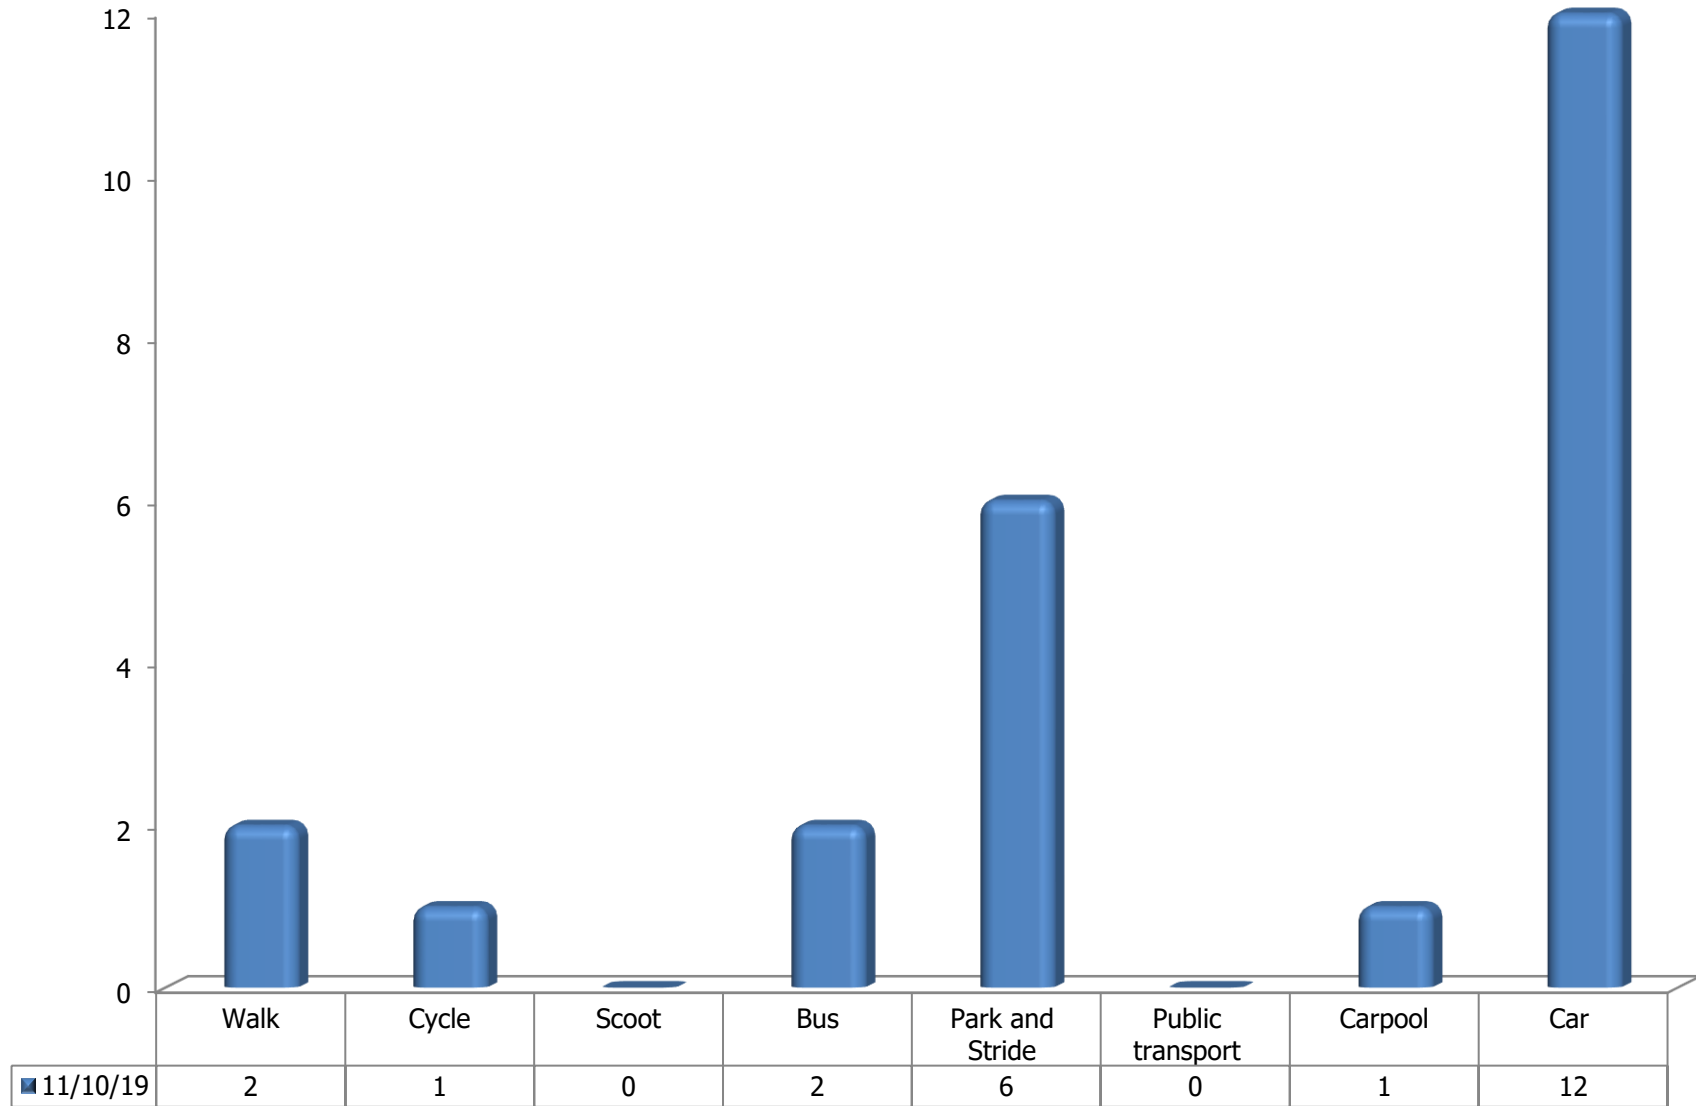

How do you usually travel TO school?